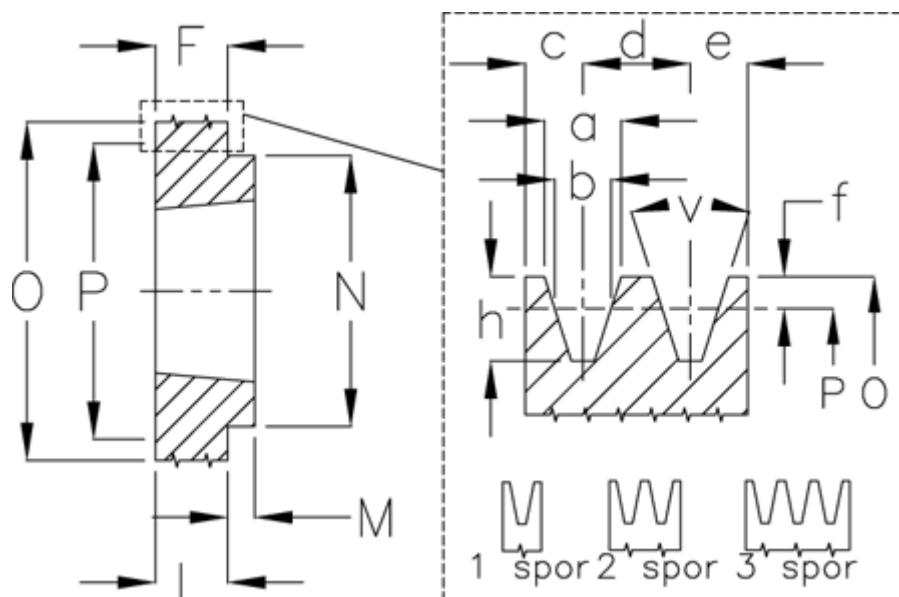

Article number: 604113009501

Description: V-belt pulley SPZ 95/1 TL1210

Measures

a	= 9.7	For bush	= 1210	P	= 95
b	= 8.5	h	= 11.0	Type	= SPZ
Bush ζ max	= 32	J	= -	v	= 38 grader
c	= 8.0	L	= 25		
d	= 12.0	m	= 9		
e	= 8.0	N	= 85		
f	= 2.0	Number of ribs	= 1		
F	= 16	O	= 99.0		